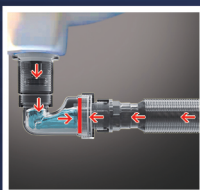

Pop-Up Lid with Core

Code : ME 1003
Colour : Glossy Gold
MRP : ₹ 600/-

Pop-Up Lid with Core

Code : ME 1003
Colour : Matt Black
MRP : ₹ 525/-

Pop-Up Lid with Core

Code : ME 1003
Colour : Matt Gold
MRP : ₹ 600/-

Smooth and efficient drainage

100% Prevents Sewage Odor

Easy Installation

Designed for easy Installation & easy cleaning
Waste pipe can be expanded up to 1 meter
Engineering grade polymer material

Suitable for new horizontal anti-odor drain outlet