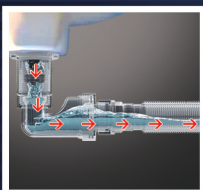

Smooth and efficient drainage

100% Prevents Sewage Odor

Easy Installation

Designed for easy Installation & easy cleaning
Waste pipe can be expanded up to 1 meter
Engineering grade polymer material

Suitable for new horizontal anti-odor drain outlet